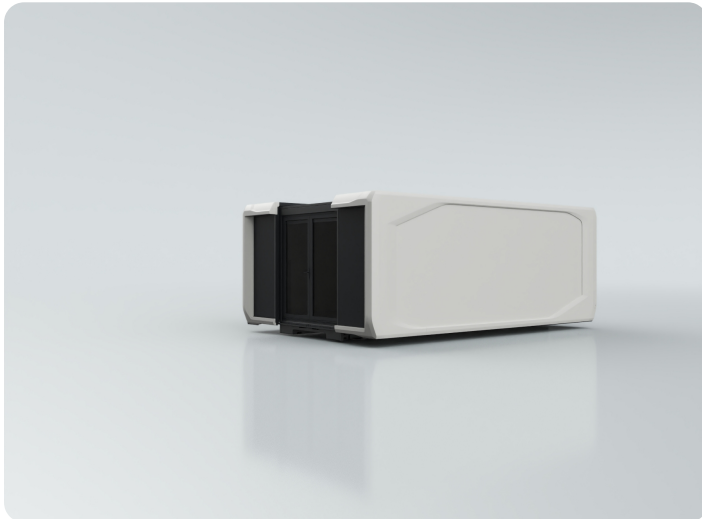

Pod 25ft

Expandable Pod 25ft
€ 120,000 Excl. VAT

www.expandable-trailers.com

Your configuration

PRODUCT AND SHAPE

Product

Pod 25ft

Shape

Octagon shape

SIDES CONFIGURATION

Front left	Solid wall
Front middle	Double opening doors with glass
Front right	Solid wall
Left side	Solid wall
Right side	Solid wall
Rear left	Solid wall
Rear middle	Compact tech hub
Rear right	Solid wall
Toilet or cabinet	-
Roof terrace	-
Roof grid left	-
Roof grid right	-

Expandable Pod 25ft

Octagon shape | L 7,56 x B 4,83 x H 3,00 (in meters)

COLORS

Main color

RAL9003 Signal white

Frame color

RAL7021 Black grey

COOLING AND HEATING